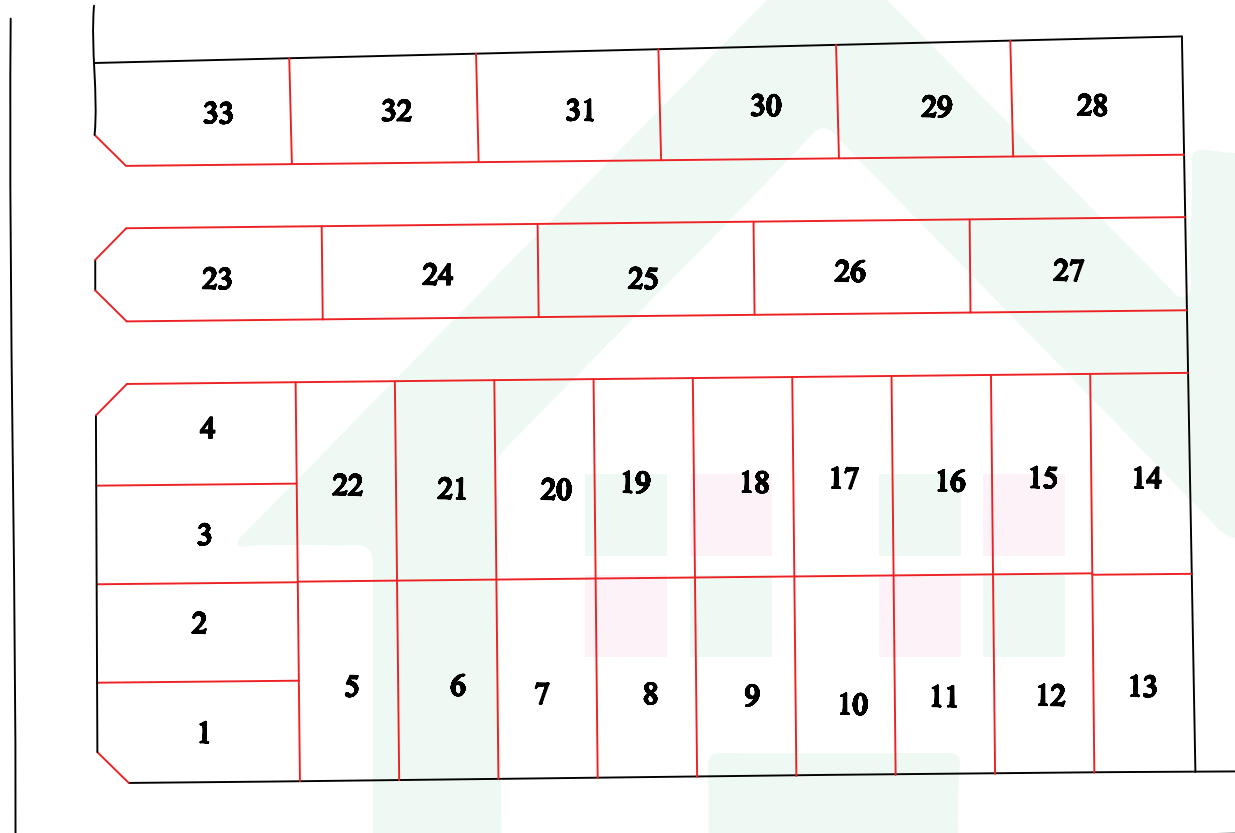

TOPCARE LANDS PLOT SKETCH

Your Trusted Home For Investment

www.topcarelands.co.ke

JOSKA MALAA

PHASE 33 PLOTS

CASH PRICE:

645K

INSTALMENT
PRICE: